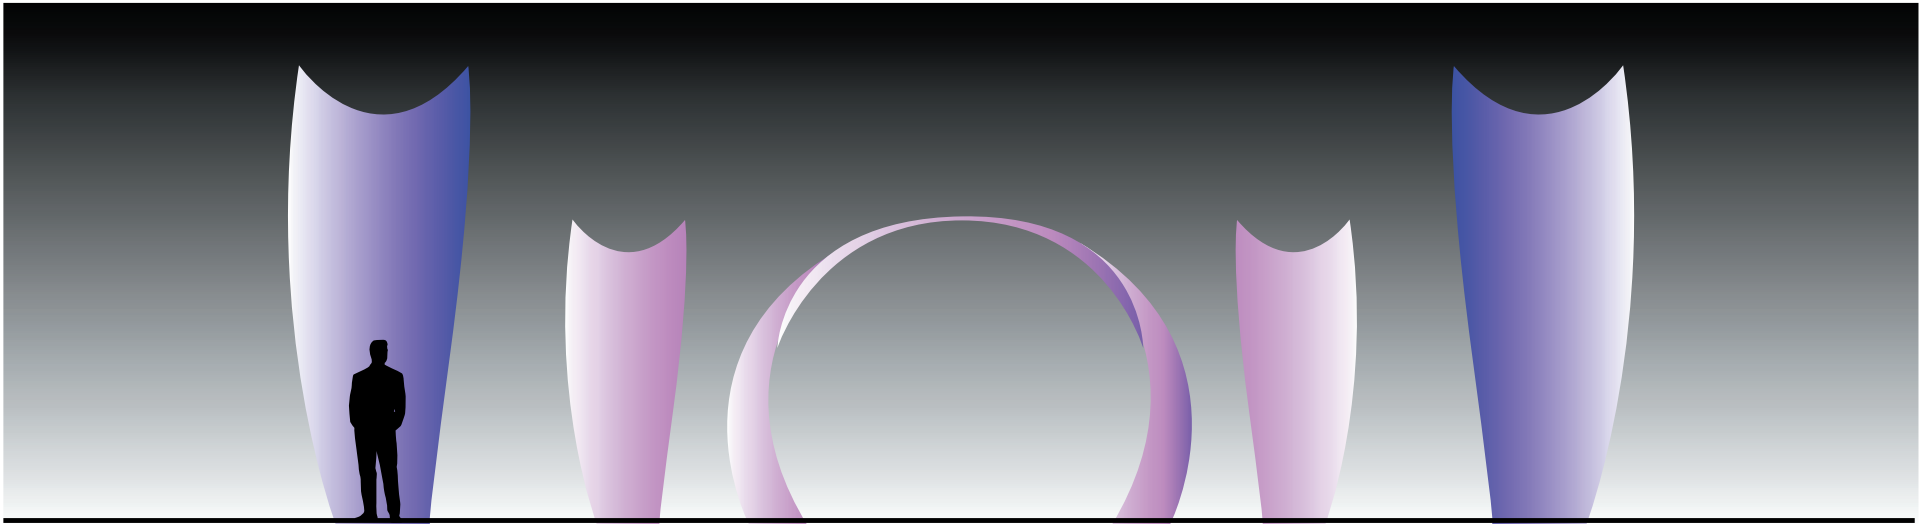

SET 5

STAGE SIZE - 34'w x 16'h x 16'd

(2) CRESCENT SMALL - 8'4" w x 8'9" h x 2'2" d

(2) SMALL SLOPE - 7' w x 6' h x 30" d

SET 6

STAGE SIZE - 34'w x 16'h x 16'd

- (1) WAVE WALL LARGE - 10'w x 9'h x 33"d
- (2) LARGE SLOPE - 10'w x 8'h x 36"d
- (2) - PILLAR MEDIUM - 2'dia x 8'h
- (2) - PILLAR LARGE - 3'dia x 10'h

SET 7

STAGE SIZE - 36'w x 16'h x 16'd

- (1) SCREEN ARCH - 10'w x 10'h x 6'd
- (2) RIPPLE WALL SMALL - 14'w x 5'h x 18"d

SET 8

STAGE SIZE - 40'w x 20'h x 20'd

- (2) ROUNDED SQUARE WALL - 8'w x 8'h x 1'd
- (2) ROUNDED SQUARE WALL - 12'w x 12'h x 1'd
- (2) ROUNDED SQUARE WALL - 16'w x 16'h x 1'd